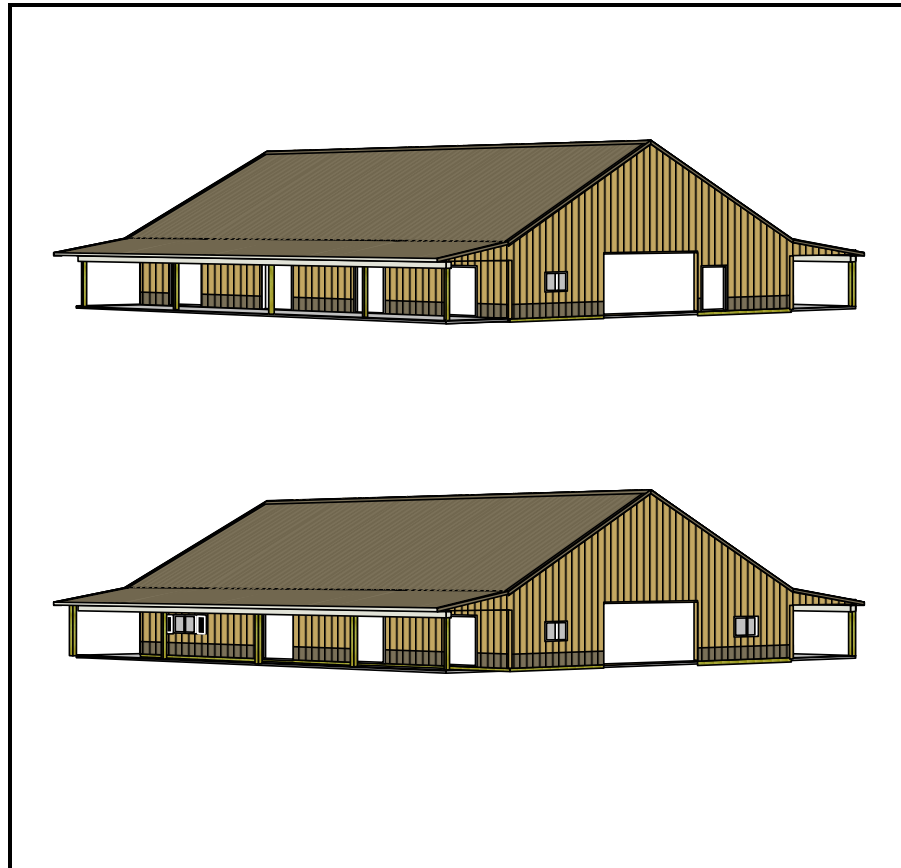

The Barn Store & Just Barns Quotation Package

DIMENSIONS:

36' x 48' x 10'
8' x 48' x 8' 4" open porches
7 stall horse barn

WALLS:

ABC Galvalume painted steel & trims
Standard frame construction, 2" x 6" girts

ROOF:

ABC Galvalume painted steel & trims
Radiant heat vapor barrier
10/12 pitch roof with loft for hay storage
3/4" plywood deck in loft
24" Gable Overhang white vinyl soffits
12" Eave Overhang, white venting vinyl soffits

OPENINGS:

2 10' X 8' General Opening
7 Steel Dutch Doors with cross buck design
1 9 lite window service door, white
4 36" x 36" slide windows

STORE LOCATION:

www.justbarns.com
1676 Rt. 78
Java Center, NY 14082
800-836-4271

QUOTATION DATE: 7/7/2008

ESTIMATE NUMBER: 1990127

CONSTRUCTION: Post Frame

Prices subject to change without notice, add tax & delivery